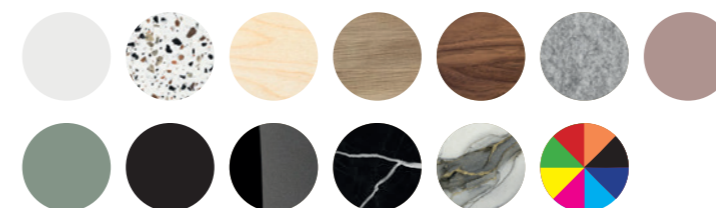

POP

The POP coatrack is designed to make all functional parts invisible, presenting a pure geometric floating form from the front. This unexpected and artistic appearance sets it apart. The front panel can be ordered in over 10 colors and materials, allowing customization to suit any décor. The coatrack's minimalistic look and sophisticated details make it the perfect addition to any modern interior, combining functionality with aesthetic appeal.

AVAILABLE FRONT COLOURS:

AVAILABLE METAL COLOURS

PIN

The PIN board is a beautifully crafted notice board featuring a pure, minimalist shape and a cover made from 100% wool felt. Designed to seamlessly blend with any interior décor, this pinboard is both functional and stylish. You can leave important messages, pin up reminders, or attach notes with ease. Additionally, it comes with a hidden pocket, perfect for keeping small everyday items out of sight yet within reach. Ideal for both home and office environments, the PIN board offers a sophisticated way to organize your thoughts and belongings.

420X600

AVAILABLE COLOURS/MATERIALS OF THE FRONT:

AVAILABLE COLOURS OF THE SIDE/BACK:

COLOUR palette

colours & materials

WHITE
acryl

TERRAZZO
acryl

BIRCH
plywood

OAK
plywood

WALNUT
plywood

FELT
plywood + woolfelt

BLUSH
painted plywood

LEAF
painted plywood

BLACK
painted plywood

GLAM
plywood + plexiglas

COLOUR PALETTE for front parts