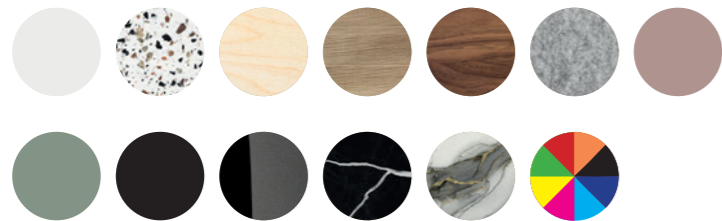

AVAILABLE COLOURS OF THE METAL PART:

Photo: Kata Font

PLAN

This unique geometric-shaped hanger is like an elegant adornment for your wardrobe or entryway. Perfectly complementing our POLKA wallhangers, it can be used both on wall hangers and in wardrobes. Available in over 10 colors and materials, it can also be customized based on RAL color codes. This versatile accessory adds a stylish touch to any space, enhancing both functionality and aesthetics.

420X600

AVAILABLE COLOURS/MATERIALS OF THE FRONT:

AVAILABLE COLOURS OF THE SIDE/BACK:

COLOUR palette

colours & materials

WHITE
acryl

TERRAZZO
acryl

BIRCH
plywood

OAK
plywood

WALNUT
plywood

FELT
plywood + woolfelt

BLUSH
painted plywood

LEAF
painted plywood

BLACK
painted plywood

GLAM
plywood + plexiglas

COLOUR PALETTE for front parts

LIMITED / CUSTOM colours

MARMO
quartz composite

CUSTOM CERAMICS
plywood/metal + ceramics

CUSTOM COLOUR
painted plywood

COLOUR PALETTE for metal parts

STAINLESS STEEL

BLACK
powdercoat

CUSTOM COLOUR
powdercoat