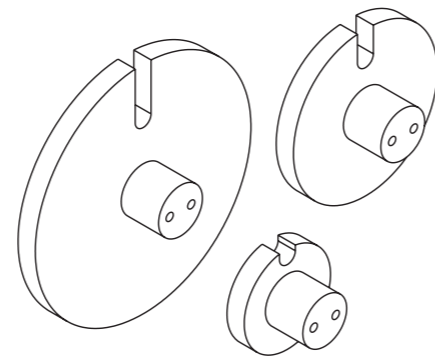

Photo: Kata Font

Photo: Kata Balogh

POLKA

wallhanger

SETS: set of 3 pcs.
SIZE: 150/100/60 x 45 mm
WEIGHT: 0,5 - 0,9 kg
BOX SIZE: 280 x 200 x 60 mm
BOX WEIGHT: 0,6 - 1 kg

AVAILABLE COLOURS/MATERIALS OF THE FRONT:

AVAILABLE COLOURS OF THE METAL PART:

Photo: Kata Font

PLAN

This unique geometric-shaped hanger is like an elegant adornment for your wardrobe or entryway. Perfectly complementing our POLKA wallhangers, it can be used both on wall hangers and in wardrobes. Available in over 10 colors and materials, it can also be customized based on RAL color codes. This versatile accessory adds a stylish touch to any space, enhancing both functionality and aesthetics.