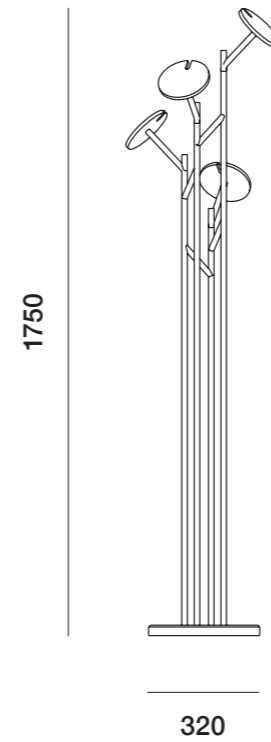

Photo: Kata Font

kfs
HOME

Photo: Kata Balogh

PLAN

coathanger

SET: 1 / 2 / 6 pcs.
SIZE: 420 x 245 x 12 mm
WEIGHT: 0,2 / 0,5 kg

AVAILABLE COLOURS:

PALM

Photo: Kata Balogh

Photo: Kata Balogh

Photo: Kata Balogh

PALM

coatstand

SET: 1 piece
SIZE: D320 x 1750 mm
WEIGHT: 23 kg

AVAILABLE FRONT COLOURS:

AVAILABLE METAL COLOURS:

POP

The POP coatrack is designed to make all functional parts invisible, presenting a pure geometric floating form from the front. This unexpected and artistic appearance sets it apart. The front panel can be ordered in over 10 colors and materials, allowing customization to suit any décor. The coatrack's minimalistic look and sophisticated details make it the perfect addition to any modern interior, combining functionality with aesthetic appeal.

Photo: Kata Font

Interior design: Judit Kardos

Photo: Zsolt Hlinka

Interior design: Judit Kardos
Photo: Zsolt Hlinka

POP

coatrack

| | POP | POP LONG |
|-------------|--------------------|--------------------|
| HOOKS: | x 5 | x 10 |
| SIZE: | 100 x 100 x 300 mm | 100 x 100 x 600 mm |
| WEIGHT: | 0.5 kg | 1 kg |
| BOX SIZE: | 150 x 150 x 300 mm | 150 x 150 x 600 mm |
| BOX WEIGHT: | 0.8 kg | 1.6 kg |