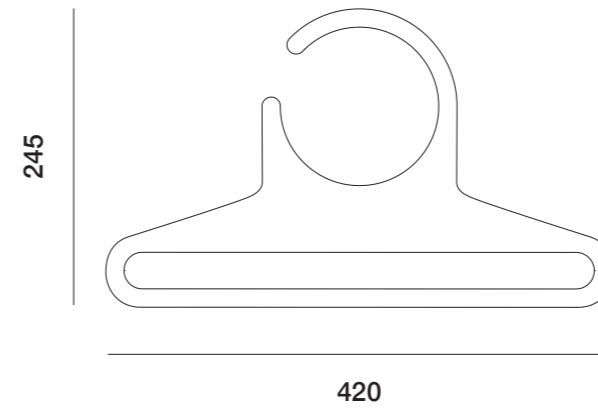

Photo: Kata Font

kfs
HOME

Photo: Kata Balogh

PLAN

coathanger

SET: 1 / 2 / 6 pcs.
SIZE: 420 x 245 x 12 mm
WEIGHT: 0,2 / 0,5 kg

AVAILABLE COLOURS:

PALM

Photo: Kata Balogh

Photo: Kata Balogh

Photo: Kata Balogh

PALM

coatstand

SET: 1 piece
SIZE: D320 x 1750 mm
WEIGHT: 23 kg

AVAILABLE FRONT COLOURS:

AVAILABLE METAL COLOURS: