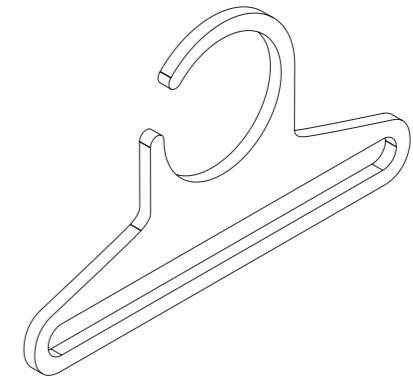

AVAILABLE COLOURS OF THE METAL PART:

Photo: Kata Font

PLAN

This unique geometric-shaped hanger is like an elegant adornment for your wardrobe or entryway. Perfectly complementing our POLKA wallhangers, it can be used both on wall hangers and in wardrobes. Available in over 10 colors and materials, it can also be customized based on RAL color codes. This versatile accessory adds a stylish touch to any space, enhancing both functionality and aesthetics.

Photo: Kata Font

kfs
HOME

Photo: Kata Balogh

PLAN

coathanger

SET: 1 / 2 / 6 pcs.
SIZE: 420 x 245 x 12 mm
WEIGHT: 0,2 / 0,5 kg

AVAILABLE COLOURS:

PALM

PALM coatstand is the newest member of our hanger-family.

It is the perfect place for coats, bags, accessories with minimalistic appearance & sophisticated details. The shape is inspired by the structure of a tree, the angular details of the metal console makes a beautiful contrast with the round end-elements, just like the branches of a tree with its fruits. We produce this piece only for order. It is available with custom colours & materials as well.

Photo: Kata Balogh

Photo: Kata Balogh

Photo: Kata Balogh

PALM

coatstand

SET: 1 piece
SIZE: D320 x 1750 mm
WEIGHT: 23 kg

AVAILABLE FRONT COLOURS:

AVAILABLE METAL COLOURS: