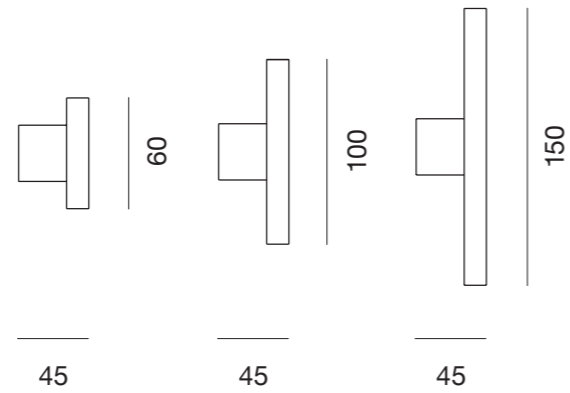

Photo: Kata Font

Photo: Kata Balogh

POLKA

wallhanger

SETS: set of 3 pcs.
SIZE: 150/100/60 x 45 mm
WEIGHT: 0,5 - 0,9 kg
BOX SIZE: 280 x 200 x 60 mm
BOX WEIGHT: 0,6 - 1 kg

AVAILABLE COLOURS/MATERIALS OF THE FRONT: