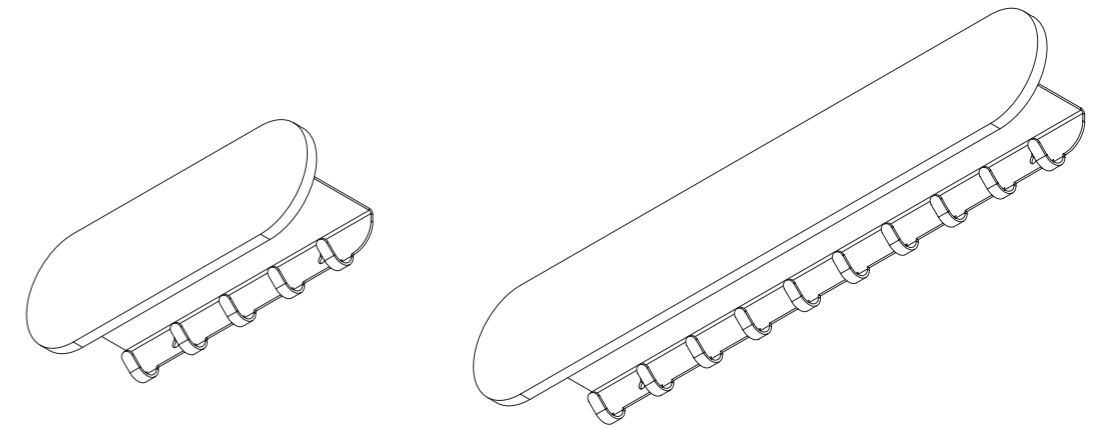

POP

The POP coatrack is designed to make all functional parts invisible, presenting a pure geometric floating form from the front. This unexpected and artistic appearance sets it apart. The front panel can be ordered in over 10 colors and materials, allowing customization to suit any décor. The coatrack's minimalistic look and sophisticated details make it the perfect addition to any modern interior, combining functionality with aesthetic appeal.

Photo: Kata Font

Interior design: Judit Kardos

Photo: Zsolt Hlinka

Interior design: Judit Kardos
Photo: Zsolt Hlinka

POP

coatrack

| | POP | POP LONG |
|-------------|--------------------|--------------------|
| HOOKS: | x 5 | x 10 |
| SIZE: | 100 x 100 x 300 mm | 100 x 100 x 600 mm |
| WEIGHT: | 0.5 kg | 1 kg |
| BOX SIZE: | 150 x 150 x 300 mm | 150 x 150 x 600 mm |
| BOX WEIGHT: | 0.8 kg | 1.6 kg |

AVAILABLE FRONT COLOURS:

AVAILABLE METAL COLOURS

PIN

The PIN board is a beautifully crafted notice board featuring a pure, minimalist shape and a cover made from 100% wool felt. Designed to seamlessly blend with any interior décor, this pinboard is both functional and stylish. You can leave important messages, pin up reminders, or attach notes with ease. Additionally, it comes with a hidden pocket, perfect for keeping small everyday items out of sight yet within reach. Ideal for both home and office environments, the PIN board offers a sophisticated way to organize your thoughts and belongings.