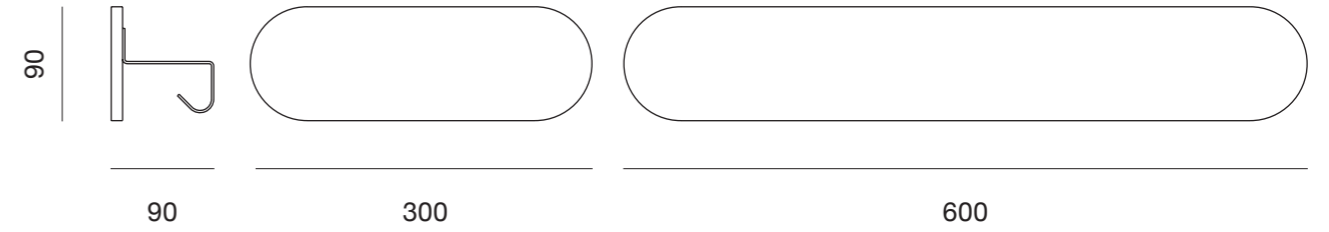

Photo: Kata Font

Interior design: Judit Kardos

Photo: Zsolt Hlinka

Interior design: Judit Kardos
Photo: Zsolt Hlinka

POP

coatrack

| | POP | POP LONG |
|-------------|--------------------|--------------------|
| HOOKS: | x 5 | x 10 |
| SIZE: | 100 x 100 x 300 mm | 100 x 100 x 600 mm |
| WEIGHT: | 0.5 kg | 1 kg |
| BOX SIZE: | 150 x 150 x 300 mm | 150 x 150 x 600 mm |
| BOX WEIGHT: | 0.8 kg | 1.6 kg |