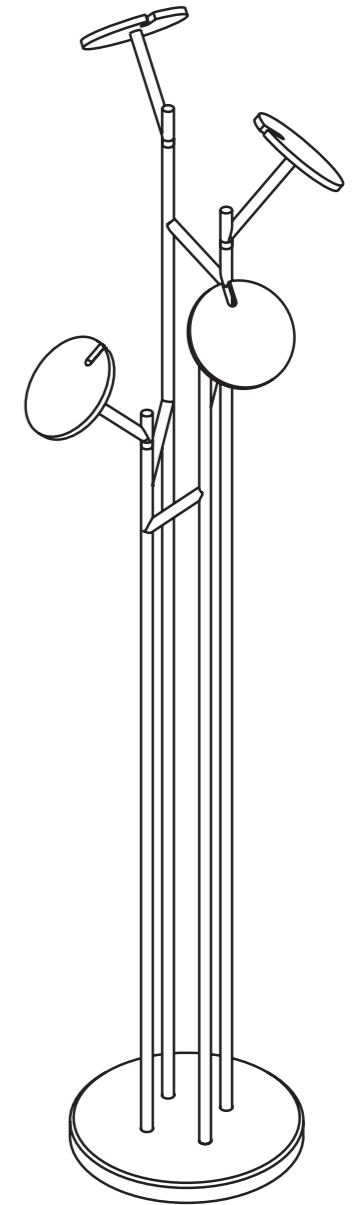

PALM coatstand is the newest member of our hanger-family.

It is the perfect place for coats, bags, accessories with minimalistic appearance & sophisticated details. The shape is inspired by the structure of a tree, the angular details of the metal console makes a beautiful contrast with the round end-elements, just like the branches of a tree with its fruits. We produce this piece only for order. It is available with custom colours & materials as well.

Photo: Kata Balogh

Photo: Kata Balogh

Photo: Kata Balogh

PALM

coatstand

SET: 1 piece
SIZE: D320 x 1750 mm
WEIGHT: 23 kg

AVAILABLE FRONT COLOURS:

AVAILABLE METAL COLOURS:

POP

The POP coatrack is designed to make all functional parts invisible, presenting a pure geometric floating form from the front. This unexpected and artistic appearance sets it apart. The front panel can be ordered in over 10 colors and materials, allowing customization to suit any décor. The coatrack's minimalistic look and sophisticated details make it the perfect addition to any modern interior, combining functionality with aesthetic appeal.

AVAILABLE FRONT COLOURS:

AVAILABLE METAL COLOURS

PIN

The PIN board is a beautifully crafted notice board featuring a pure, minimalist shape and a cover made from 100% wool felt. Designed to seamlessly blend with any interior décor, this pinboard is both functional and stylish. You can leave important messages, pin up reminders, or attach notes with ease. Additionally, it comes with a hidden pocket, perfect for keeping small everyday items out of sight yet within reach. Ideal for both home and office environments, the PIN board offers a sophisticated way to organize your thoughts and belongings.